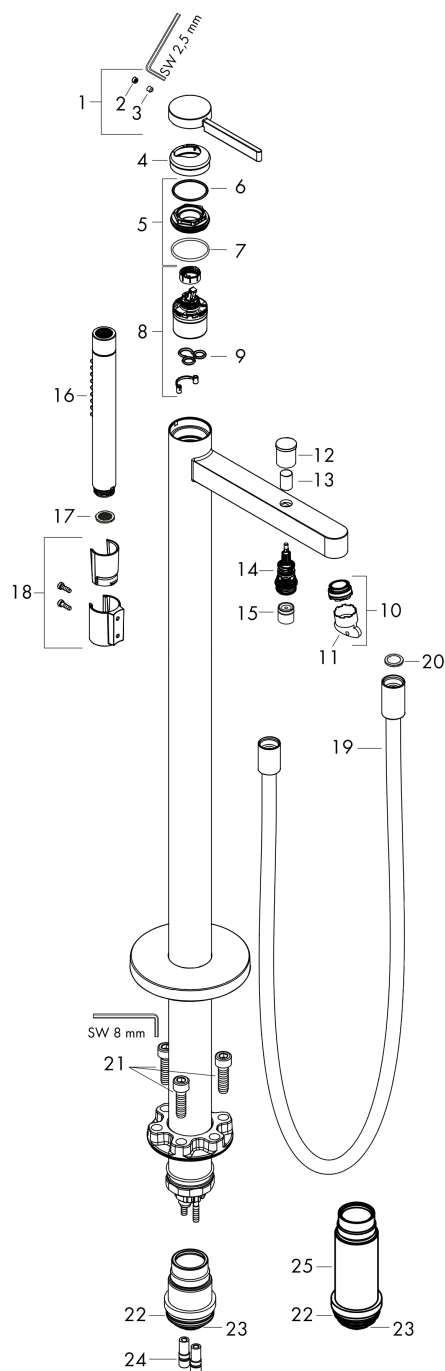

##### product features

- consists of: single lever bath mixer floor standing, baton hand shower, shower hose, shower holder
- 2 functions
- projection 210 mm
- connection type: basic set
- spray type mixer: normal spray
- spray type hand shower: Rain, Mono
- maximum flow rate at 3 bar: 25,6 l/min
- flow rate for bath spout at 3 bar: 20,6 l/min
- flow rate of hand shower at 3 bar: 13,6 l/min
- min. operating pressure: 1 bar
- max. operating pressure: 10 bar
- ceramic cartridge
- diverter with automatic resetting
- non-return valve
- connection dimension: DN15

#### Scale drawing

**Finoris**  
**Single lever bath mixer floor-standing**  
 Surfaces: **Chrome** Article Number: **76445000**

## Exploded Drawing

Year of production: >06/21

**Finoris**  
**Single lever bath mixer floor-standing**  
 Surfaces: **Chrome** Article Number: **76445000**

### Spare part list

Year of production: >06/21

Pos.	Description	Article Number	Price	PU
1	handle	93993000	-	1
2	screw cover	93735460	-	1
3	hollow set screw M5x5	98446000	-	1
4	escutcheon	93994000	-	1
5	nut	93995000	-	1
6	O-ring 33x2	98154000	-	1
7	O-ring 35x2	92604000	-	1
8	cartridge, assy	93895000	-	1
9	seal	95008000	-	1
10	aerator M24x1 (38 l/min)	93965000	-	1
11	service tool	93750000	-	1
12	diverter knob	97981000	-	1
13	sleeve	97979000	-	1
14	selector	97978000	-	1
15	non return valve	97980000	-	1
16	shower hose 1,25 m	28282000	-	1
17	seal	98058000	-	1
18	handshower	28532000	-	1
19	filter packing	94246000	-	1
20	shower holder, assy	96295000	-	1
21	hexagon socket screw M10x35	97670000	-	1
22	O-ring 44x2,5	98162000	-	1
23	O-ring 29x3	98371000	-	1
24	O-ring 7x2	98419000	-	1
25	extension set 60 mm	93882000	-	1