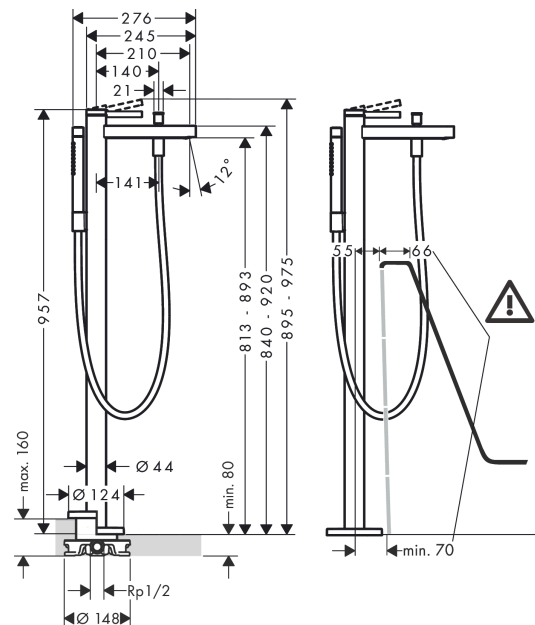

Finoris

Single lever bath mixer floor-standing

Surfaces: **Chrome** Article Number: **76445000**

Description

product features

- consists of: single lever bath mixer floor standing, baton hand shower, shower hose, shower holder
- 2 functions
- projection 210 mm
- connection type: basic set
- spray type mixer: normal spray
- spray type hand shower: Rain, Mono
- maximum flow rate at 3 bar: 25,6 l/min
- flow rate for bath spout at 3 bar: 20,6 l/min
- flow rate of hand shower at 3 bar: 13,6 l/min
- min. operating pressure: 1 bar
- max. operating pressure: 10 bar
- ceramic cartridge
- diverter with automatic resetting
- non-return valve
- connection dimension: DN15

Technology

Design awards

reddot winner 2021

Product image

Scale drawing